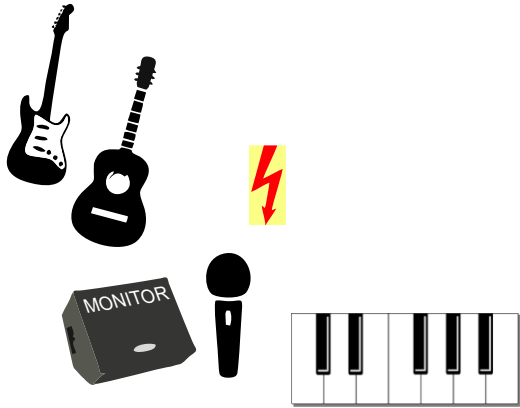

Nightshift

COVER ROCK

Peter
Drumms

Karl
Bass

Daniel B.
BackVox
Keys / Guitar

Daniel G.
Vox
Guitar

Patrick
Guitar
E-Guitar/Amp

Stage Rider